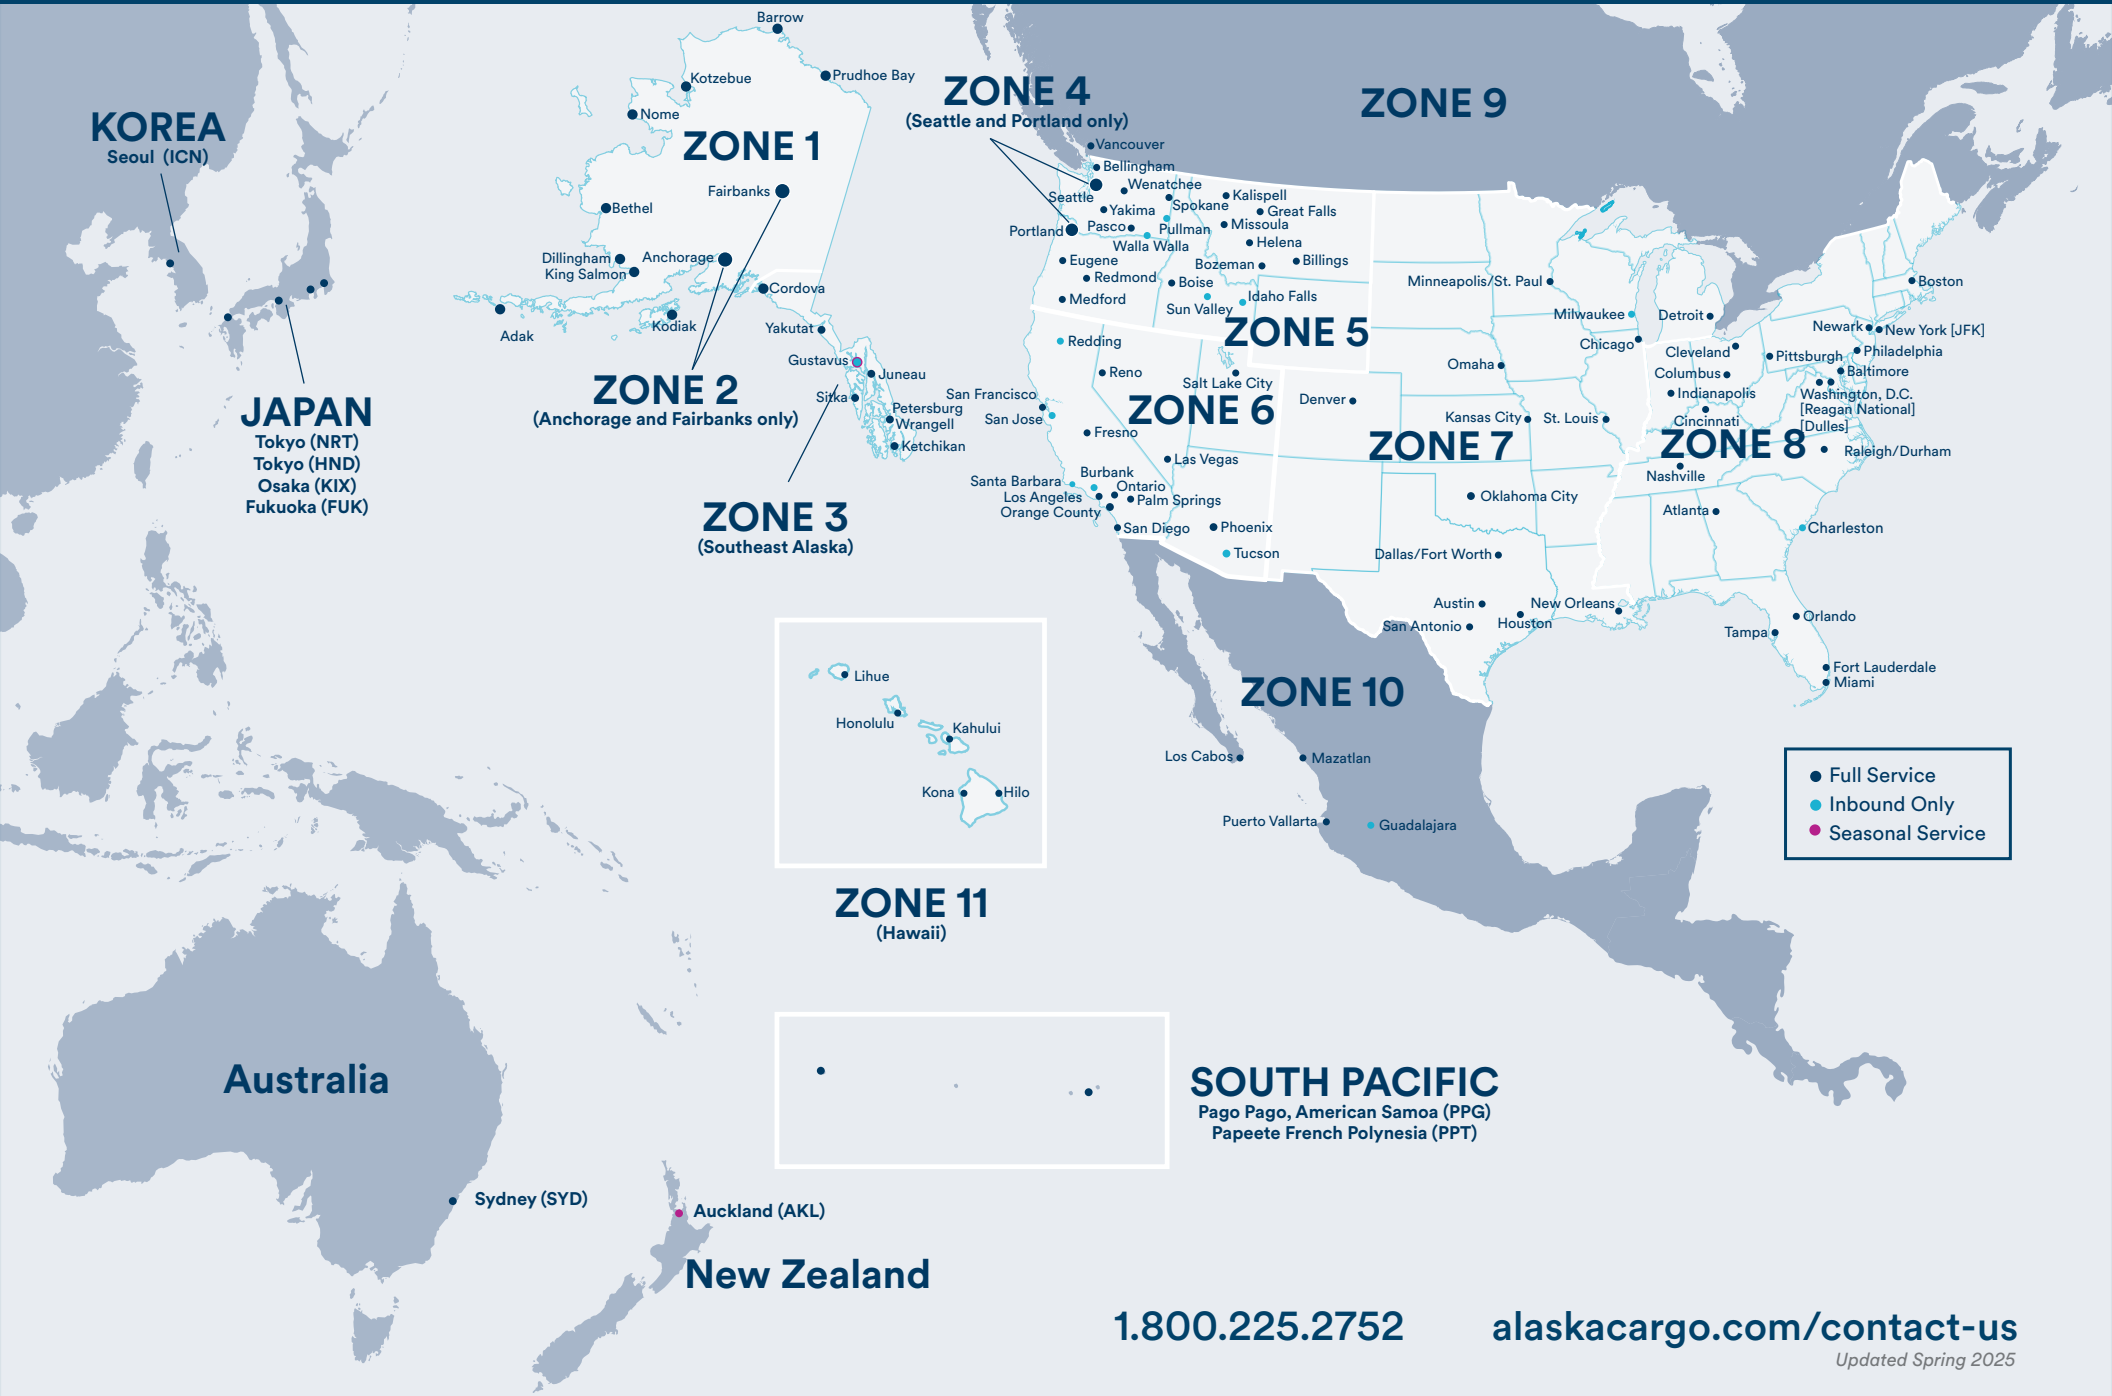

Cargo Zone Map

All Zones

Alaska | **HAWAIIAN**
AIR CARGO

1.800.225.2752

alaskacargo.com/contact-us

Updated Spring 2025